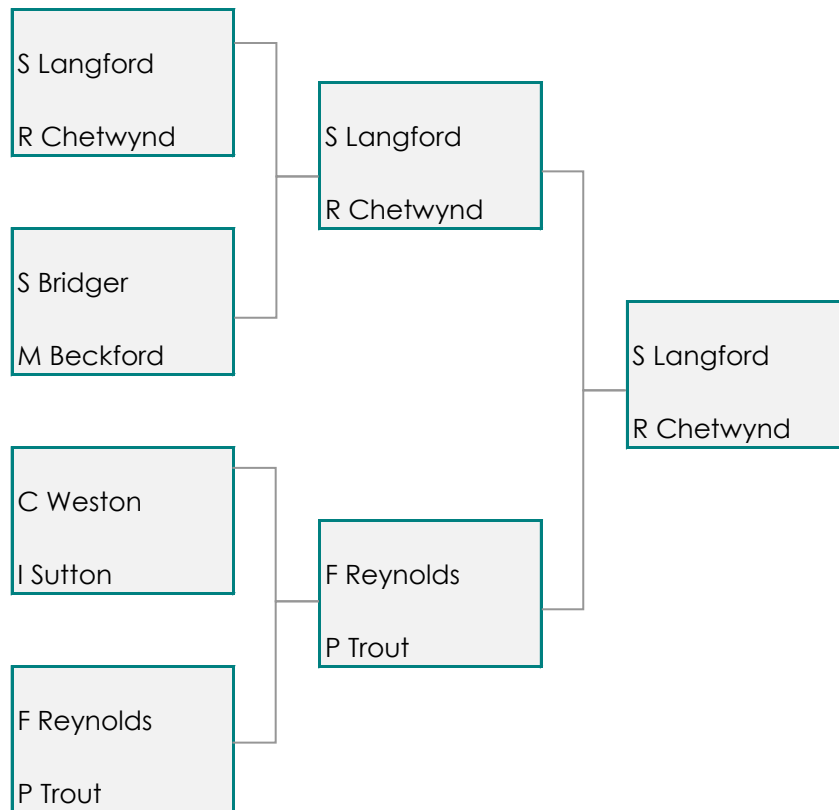

# Pairs

4 woods. First to 21 ends. Dress Greys

**Play By Sun 8 Jul**

**Play By Sun 26 Aug**

**Pairs**

4 woods. First to 21 ends. Dress Greys